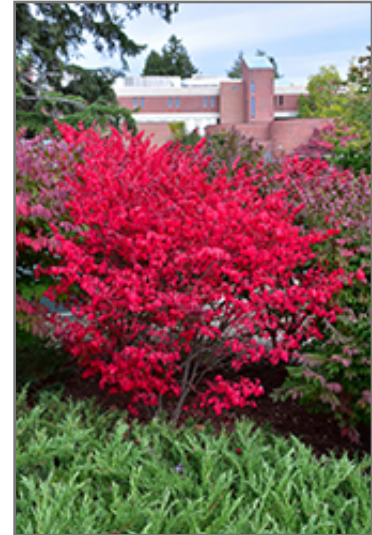

Compact Winged Burning Bush
Euonymus alatus 'Compactus'

Height: 7 feet

Spread: 7 feet

Sunlight: ○ ● ●

Hardiness Zone: 4a

Other Names: Winged Euonymus, Burningbush

Description:

A spectacular and compact garden shrub which turns a luminous florescent pink color in fall, very showy; a shapely mounded growth habit and interesting corky wings on the branches; a very popular and adaptable landscape plant

Ornamental Features

Compact Winged Burning Bush has rich green deciduous foliage on a plant with a round habit of growth. The pointy leaves turn an outstanding cherry red in the fall. It produces red capsules from early to late fall. The warty brown bark and harvest gold branches add an interesting dimension to the landscape.

Landscape Attributes

Compact Winged Burning Bush is a dense multi-stemmed deciduous shrub with a more or less rounded form. Its average texture blends into the landscape, but can be balanced by one or two finer or coarser trees or shrubs for an effective composition.

This is a relatively low maintenance shrub, and can be pruned at anytime. It has no significant negative characteristics.

Compact Winged Burning Bush is recommended for the following landscape applications;

Compact Winged Burning Bush in fall
Photo courtesy of NetPS Plant Finder